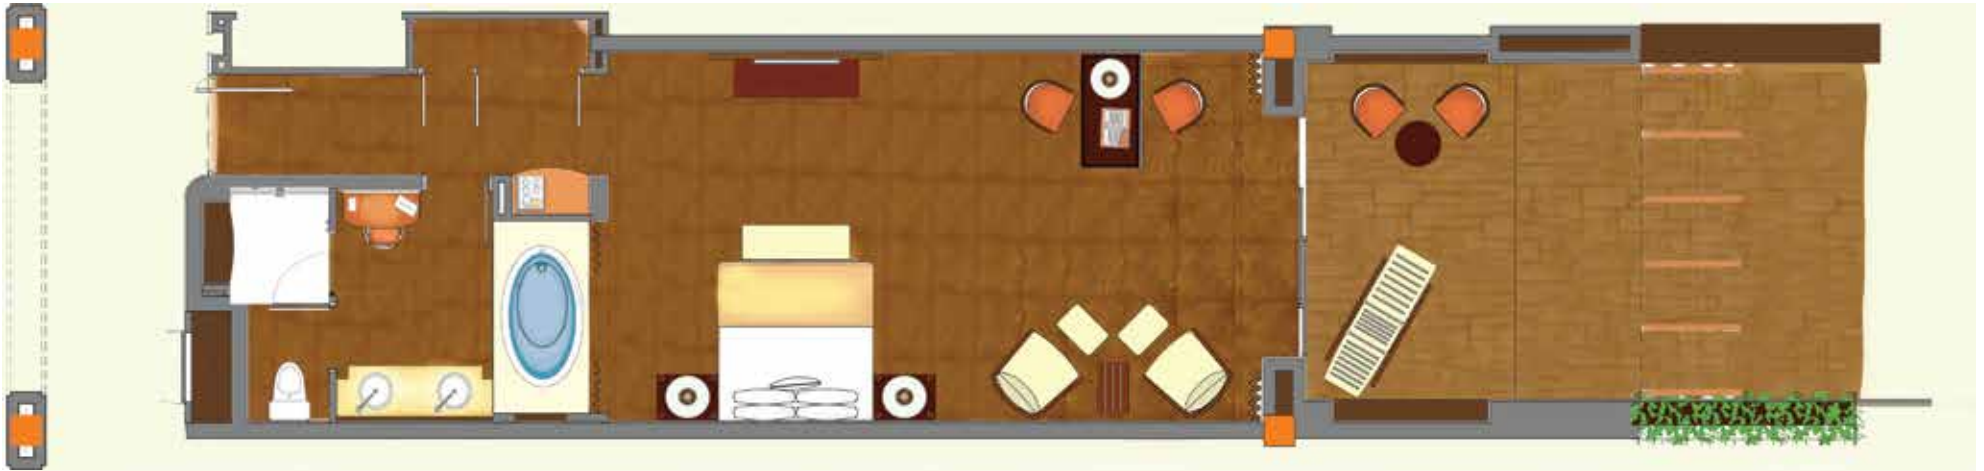

# GRAND VELAS | Riviera Maya

ROOM CATEGORY	Zen Grand King
BEDS	1 King
SIZE Sq. Ft	1,184
SIZE m2	110
VIEW	Jungle view