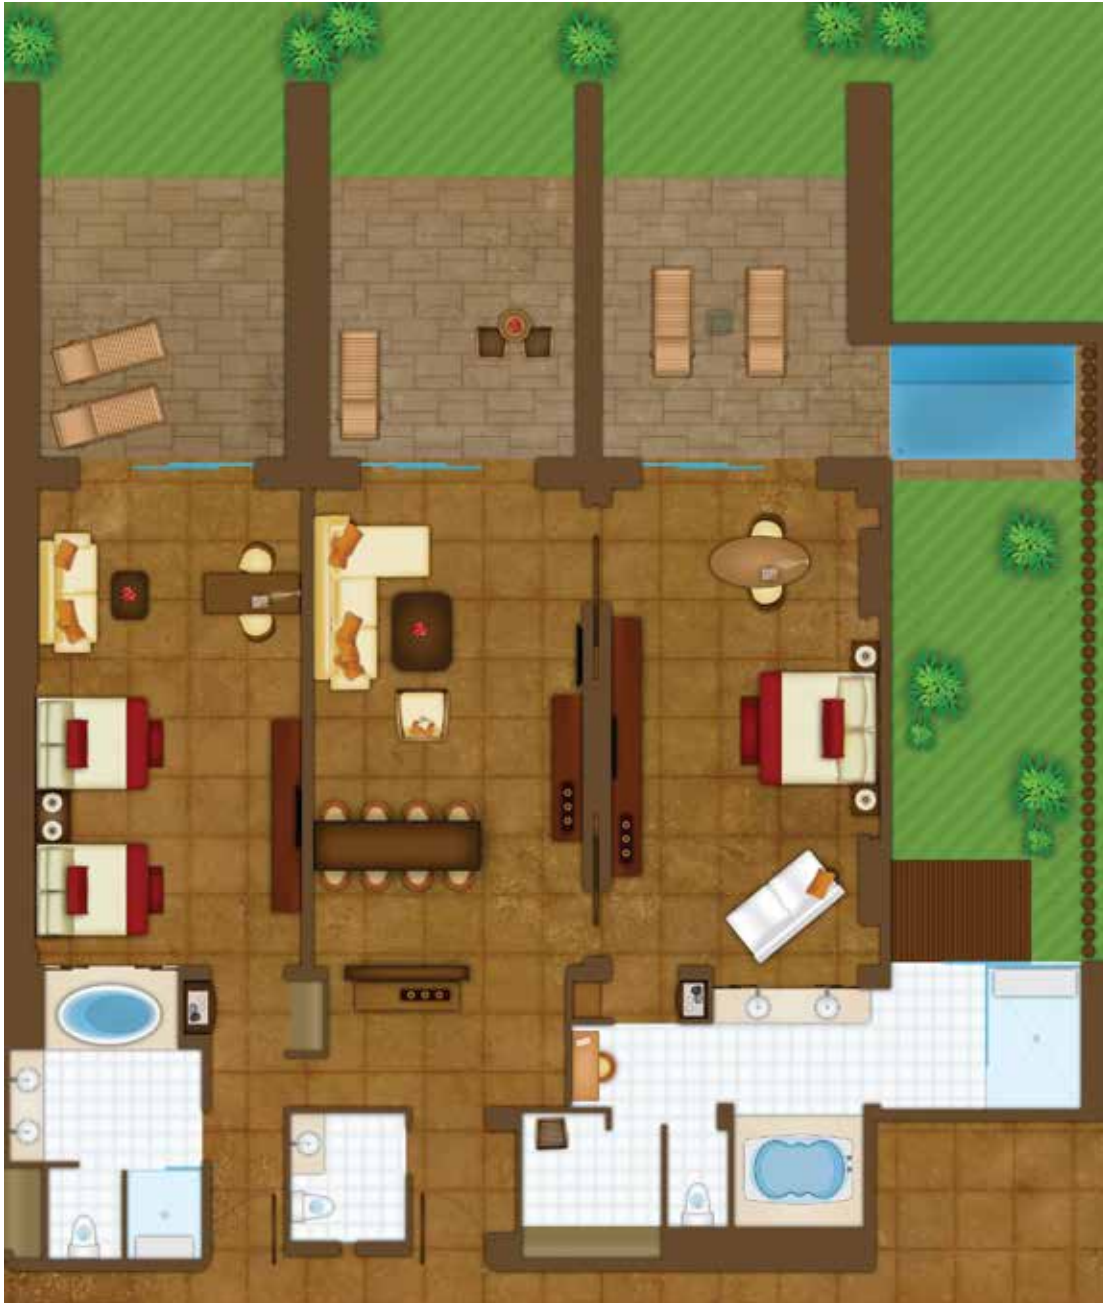

# GRAND VELAS | Riviera Maya

ROOM CATEGORY	Zen Grand Presidential
BEDS	2 bedrooms (1 King & 2 Queen)
SIZE Sq. Ft	3,518
SIZE m2	327
VIEW	Jungle view