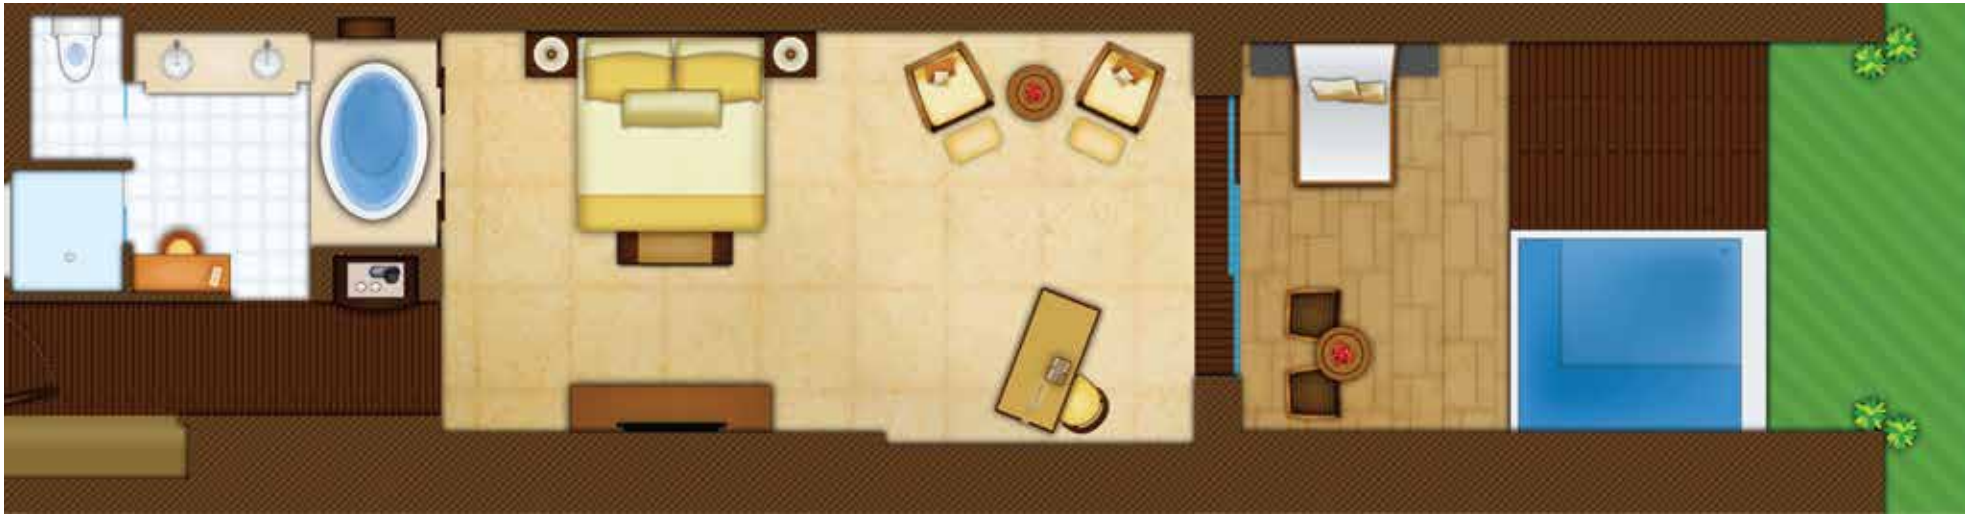

# GRAND VELAS | Riviera Maya

ROOM CATEGORY	Ambassador Pool King
BEDS	1 King
SIZE Sq. Ft	1,270
SIZE m2	118
VIEW	Ocean view