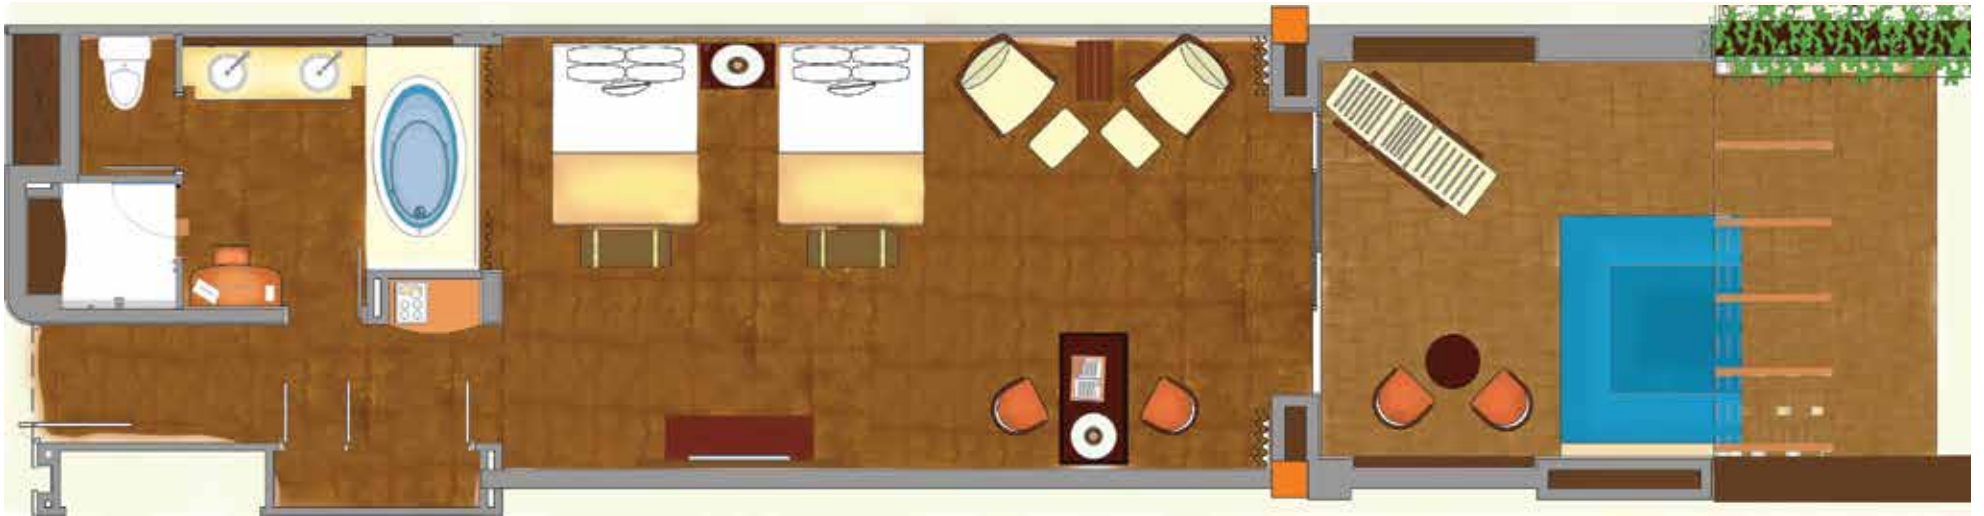

GRAND VELAS | Riviera Maya

ROOM CATEGORY	Zen Grand Pool Queen
BEDS	2 Queen
SIZE Sq. Ft	1,184
SIZE m2	110
VIEW	Jungle view